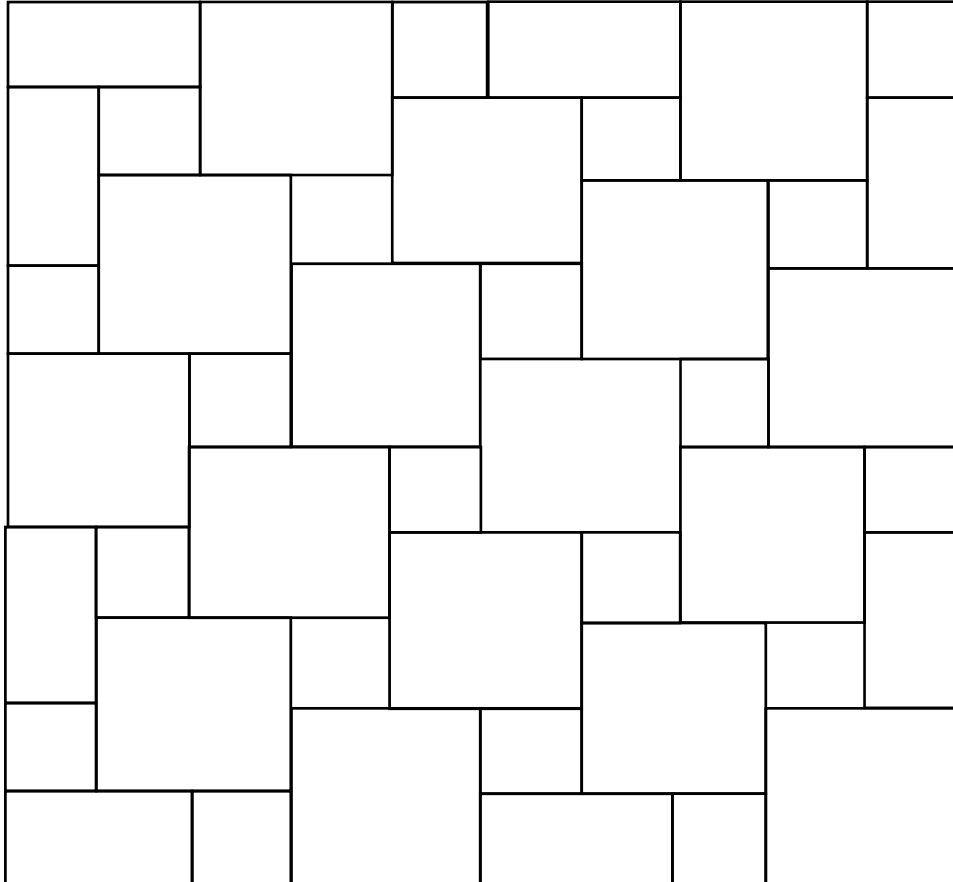

10' x 10' Dutch Pattern (100 Sq Ft)

(16) - 24" x 24"

(8) - 12" x 24"

(20) - 12" x 12"